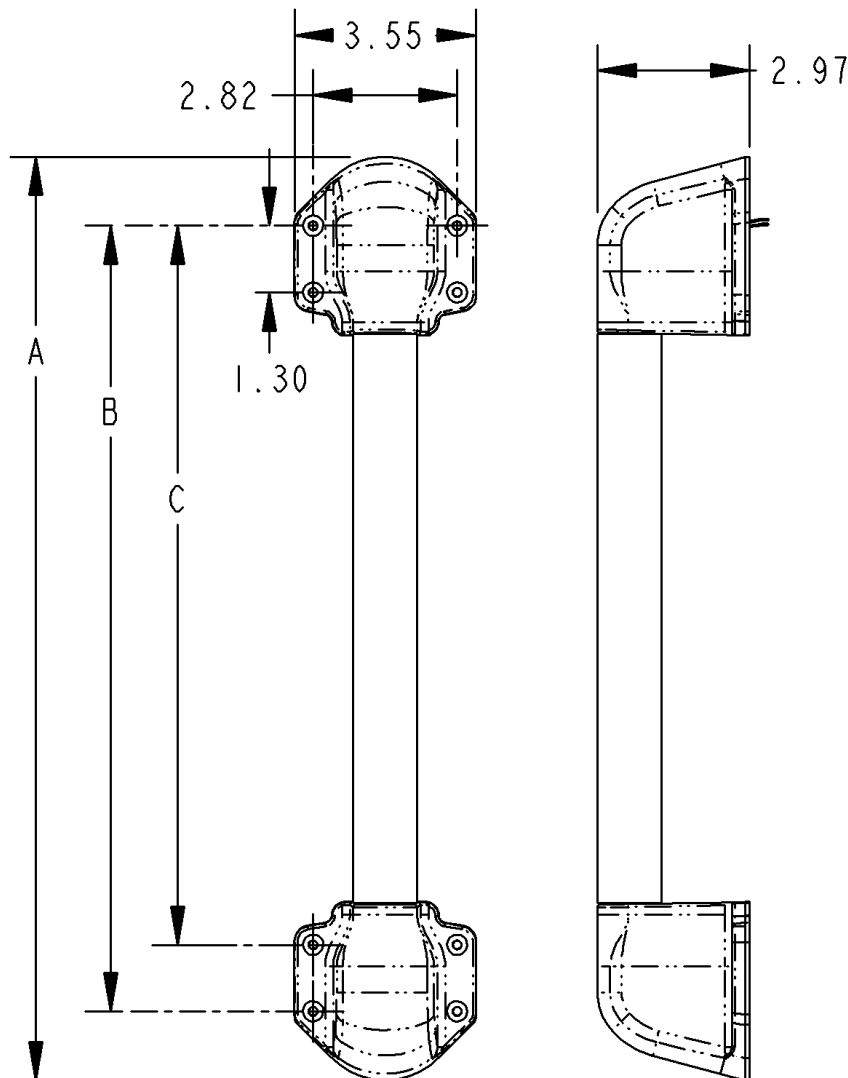

- Sturdy zinc die cast alloy mounting end caps
- Cast acrylic rod in clear

**FINISH**

- High quality polished copper-nickel nickel chrome is durable and stylish

**INSTALLATION:**

- Easy to install with (8) 1/4" or M6 fasteners (not supplied)

**Design Patent No. D559,653**

Individual part dimensions are for reference only. Refer to individual part drawings for complete dimensions, specifications, and installation procedures. Engineering assistance and application drawings are available.

For more information visit  
[www.trimarkcorp.com](http://www.trimarkcorp.com)

	18 INCH	19.5 INCH
A	18.0	19.5
B	15.3	16.8
C	14.0	15.5